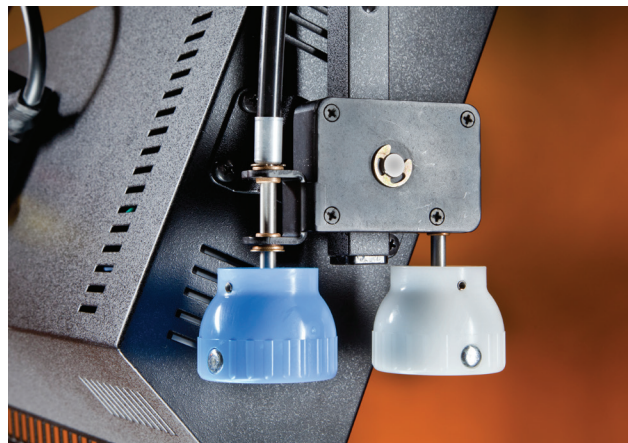

Pole-Op Option