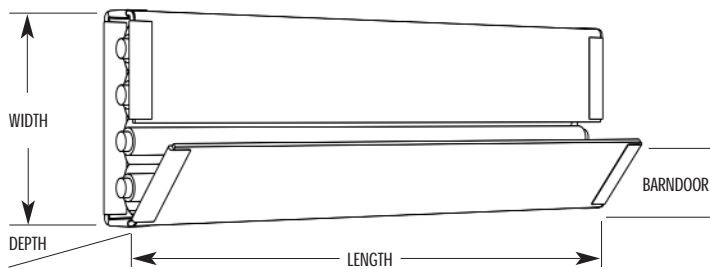

### 4Bank Fixture

Fixture	Length	Width	Depth	Barndoor	Weight w/Lamps
2ft 4Bank	27" (68.5cm)	13" (33cm)	3.5" (9cm)	6.5" (16.5cm)	7.5 lb (3.4kg)
4ft 4Bank	52" (132cm)	13" (33cm)	3.5" (9cm)	6.5" (16.5cm)	11.5 lb (5.2kg)
Tegra 4Bank	52" (132cm)	13.5" (34cm)	6" (15cm)	6.5" (16.5cm)	18.5 lb (8.4kg)
6ft Mega 4Bank	73.5" (186.5cm)	13" (33cm)	3.5" (9cm)	3.5" (9cm)	18.5 lb (8.3kg)
8ft Mega 4Bank	97" (246.5cm)	13" (33cm)	3.5" (9cm)	3.5" (9cm)	21.8 lb (9.8kg)

### Double Fixture

Fixture	Length	Width	Depth	Barndoor	Weight w/Lamps
2ft Double	27" (68.5cm)	7.5" (19cm)	3.5" (9cm)	6" (15cm)	4.7 lb (2.1kg)
4ft Double	52" (132cm)	7.5" (19cm)	3.5" (9cm)	6" (15cm)	7.7 lb (3.5kg)
6ft Mega Double	73.5" (186.5cm)	7.5" (19cm)	3.5" (9cm)	3.5" (9cm)	9.2 lb (4.1kg)
8ft Mega Double	97" (246.5cm)	7.5" (19cm)	3.5" (9cm)	3.5" (9cm)	10 lb (4.5kg)

### Single Lamp

Lamp w/ Harness	Length	Diameter
15"	15.5" (39.5cm)	1.5" (3.8cm)
2ft	24.5" (62cm)	1.5" (3.8cm)
3ft	36.5" (93cm)	1.5" (3.8cm)
4ft	48.5" (123cm)	1.5" (3.8cm)
6ft	70.5" (179cm)	1.5" (3.8cm)
8ft	94.5" (240cm)	1.5" (3.8cm)