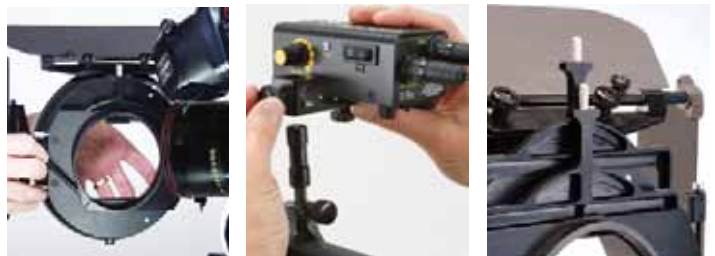

Kamio® Ring-Lights provide a glamour lighting solution for close-ups in film and video photography. The soft, cool Kamio light falls gracefully on the subject's face because it mounts on the lens, unlike conventional on-camera quartz lights that produce heat and shadows. Kamios also display daylight and tungsten quality light without filtration.

The Kamio 6 System

- Kamio 6 Fixture
- 2-stage clip-on matte box
- 12VDC Dimming Ballast
- True Match® daylight and tungsten lamps

▼ Details

▼ Kamio 6 Kits

KIT-KAM6

Kamio 6 Kit, (On-Camera/2-Stage)

Contents

1 Kamio 6 Ring-Light w/ 2-Stage Matte Box	1 15ft Extension
1 Kamio 12VDC On-Camera Ballast	1 Top Barndoor
1 Ballast Mount	2 Side Barndoor
1 Baby Shoe Mount	1 Travel Case
1 6.6 Amp Universal VAC Power Supply	Dimensions
4 Gel Frame	21.5 x 11 x 16.5"
1 Gel Frame Template	(54.6 x 28 x 42cm)
	Weight
	22 lb (9.9kg)

KIT-KAM6-C

Kamio 6 Basic Kit, (On-Camera/2-Stage)

Contents

1 Kamio 6 Ring-Light w/ 2-Stage Matte Box	Dimensions
1 Kamio 12VDC On-Camera Ballast	21.5 x 11 x 16.5"
1 Ballast Mount	(54.6 x 28 x 42cm)
1 Baby Shoe Mount	Weight
1 Travel Case	13 lb (5.9kg)

SYS-KAM6

Kamio 6 System, (On-Camera/2-Stage)

Contents

1 Kamio 6 Ring-Light w/ 2-Stage Matte Box
1 Kamio 12VDC On-Camera Ballast
1 Ballast Mount
1 Baby Shoe Mount

▼ Kamio Lamps

06C-K32
6" Kino KF32
Kamio Lamp

06C-K55
6" Kino KF55
Kamio Lamp