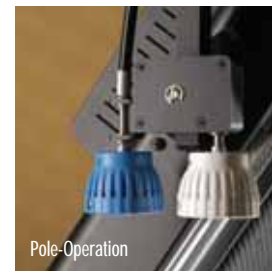

# Imara® DMX

Rope Hang

Pole-Operation

The Imara® S10 and S6 are studio fixtures with the characteristics of the Image series, but with a more concentrated spread of light along both horizontal and vertical axes. The Imara S10 puts out about the same light output as the VistaBeam 610, yet draws only 5.2A at 120VAC (2.6A at 230VAC). The all-in-one Imara DMX fixtures also feature new levels of control by combining lamp switching and lamp dimming, making them ideal for film production, TV broadcast and digital photography. Both models use Kino Flo's True Match® high color rendering 55W compact lamps (CRI 95) available in tungsten and daylight.

Key features are:

- DMX and manual lamp switching
- DMX and manual lamp dimming
- Reflector, Louver and Gel Frame
- True Match® daylight and tungsten balanced lamps

Available in Yoke Mount or Pole-Op.