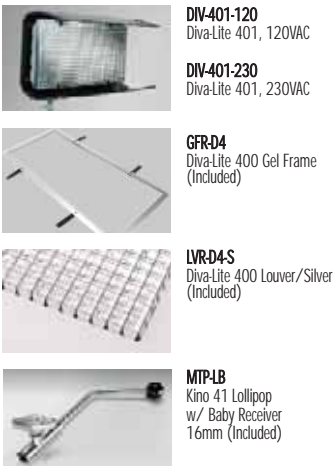

The Diva-Lite 401 Fixture

- Built-in dimming ballast
- 2-Lamp/4-Lamp switching
- Remote dimming
- Built-in Barndoors
- Center Mount
- Reflector
- Louver
- Gel Frame
- True Match® daylight, tungsten balanced lamps

The Diva-Lite 201 Fixture

- Built-in dimming ballast
- Remote dimming
- Built-in Barndoors
- Center Mount
- Reflector
- Louver
- Gel Frame
- True Match® daylight, tungsten balanced lamps

▼ Diva-Lite 401