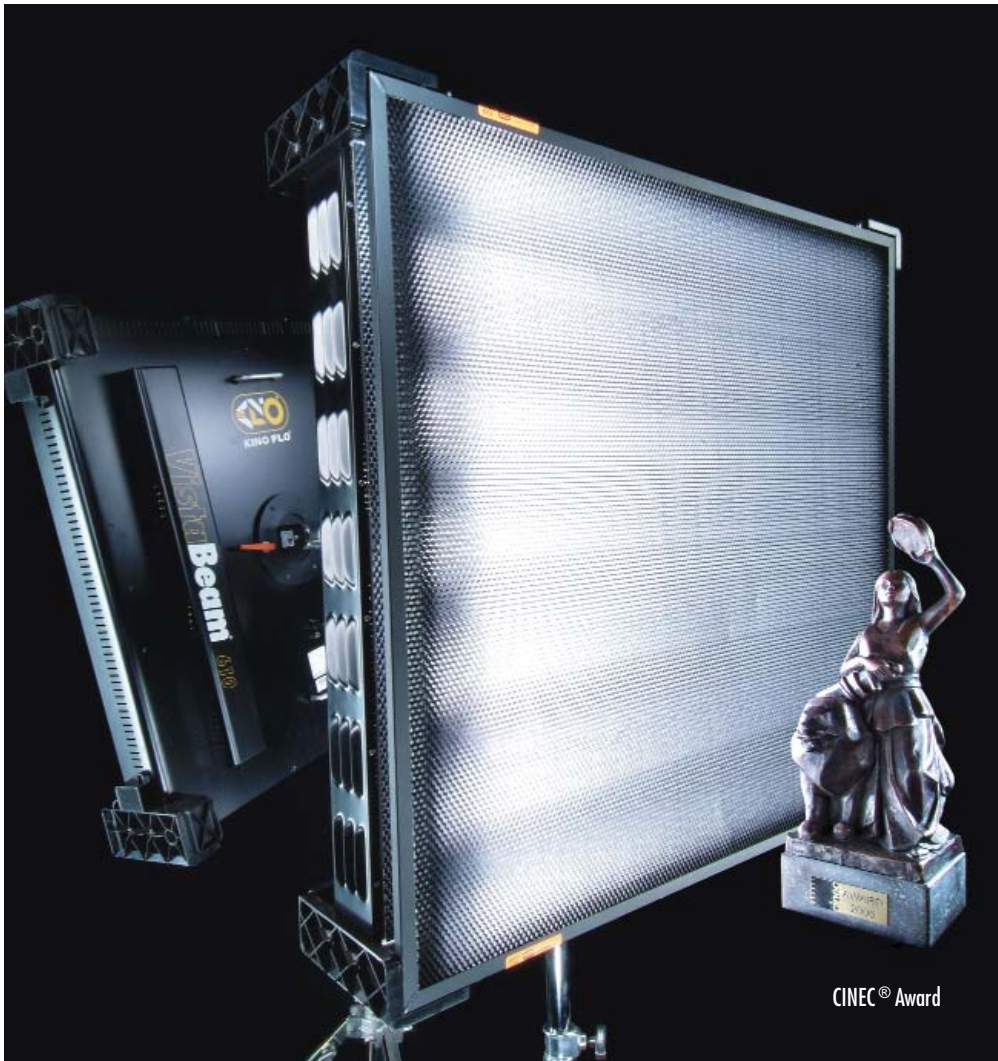

VistaBeam® DMX

CINEC® Award

Center Mount w/ Hanging Adapter

Pole-Operation

Kino Flo's VistaBeam® 610 and 310 will change the way our industry lights film and television studios. The VistaBeam 610 puts out more light than a 4K quartz softlight (120VAC) but uses only 8 Amps of power compared to 34 Amps needed for the quartz light. Its compact sibling, the VistaBeam 310, is half the size and delivers more light than a 2,000 Watt quartz softlight. Both fixtures have a DMX control system. The versatile center mount versions excel both as downlights that can replace energy sapping tungsten space lights in studios and as key and fill sources stand-mounted on the stage floor. VistaBeams take the new Kino Flo True Match® 96 Watt (CFL) technology. A Kino Flo innovation on parabolic reflector design intensifies the spread and distance of the beam to produce the industry's brightest cool light source. New focusing honeycomb louvers shape the beam down to 90° and 60°. Snap and click lamp clips allow for easy changes between tungsten and daylight True Match lamps.

Features include:

- DMX lamp switching
- HO/Standard switching
- Individual lamp control
- Flicker-free, remote operation
- Reflector, Louver and Gel Frame
- Stackable design
- Instant-on, dead quiet
- True Match® daylight and tungsten balanced lamps

Available in Center Mount, Yoke Mount and Pole-Op.

▼ VistaBeam 610 DMX

VIS-610C-120
VistaBeam 610 DMX
Center Mount, 120VAC

VIS-610C-230
VistaBeam 610 DMX
Center Mount, 230VAC

VIS-610Y-120
VistaBeam 610 DMX
Yoke Mount, 120VAC

VIS-610Y-230
VistaBeam 610 DMX
Yoke Mount, 230VAC

VIS-610P-120
VistaBeam 610 DMX
Pole-Op, 120VAC

VIS-610P-230
VistaBeam 610 DMX
Pole-Op, 230VAC

GFR-V6
VistaBeam 610
Gel Frame (Included)

LVR-V690
VistaBeam 610
Louver 90° (Included)