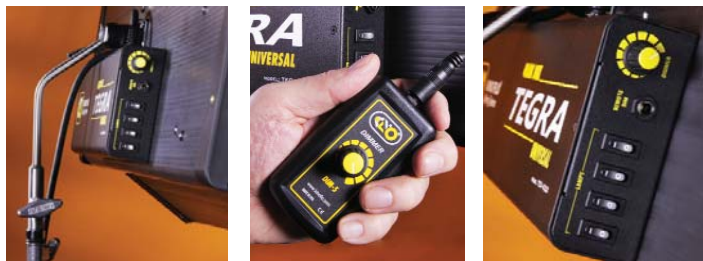

Tegra® 4Bank DMX

Kino Flo's new Tegra® 4Bank DMX redefines the evolution of light by combining the Academy-award winning features of the 4ft 4Bank portable system with onboard control features of the Diva-Lite 401. The all-in-one Tegra 4Bank DMX features new levels of control with DMX and onboard dimming, DMX and onboard lamp switching, remote hand-held dimming, and universal input voltage (100VAC to 240VAC). The Tegra 4Bank DMX produces as much light as a 1000W tungsten softlight using only one third the amount of power at 2.8A (120VAC) compared to the tungsten softlight at 8.3A. Proprietary solid state electronics operate the lamps at high output, flicker-free, and dead quiet. The built-in barndoors with newly designed hinges, honeycomb louver and center mount system make the lightweight Tegra ideal for hand-held shots, rigging in tight locations or mounting on a light stand. The fixture takes 2900K, 3200K and 5500K True Match® lamps that display a full range of high color rendering soft light. Tegra 4Bank DMX features are:

- DMX and manual lamp dimming
- DMX and manual lamp switching
- Universal input 100VAC-240VAC
- Remote dimming
- Built-in Barndoors
- Center Mount
- Reflector
- Louver
- True Match® daylight and tungsten balanced lamps

▼ Photometrics

	FC	476	158	76	45	29	21	16	12	10	8
	Feet	2	4	6	8	10	12	14	16	18	20
Tegra 4Bank	LUX	6502	2390	1184	689	458	325	243	190	153	125
	Meters	0.5	1	1.5	2	2.5	3	3.5	4	4.5	5

▼ Fixture Specifications