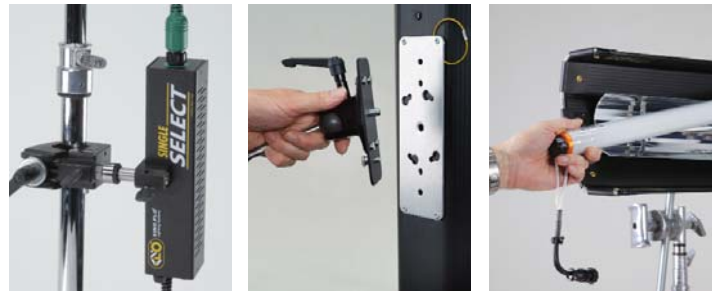

▼ Details

The Single portable lighting system comes in a slender package but delivers ample light for challenging spaces such as set practicals or auto interiors. Single systems feature:

The 1-Lamp Fixture

- Built-in Barndoors
- Removable Lamp Harness, Reflector and Louver
- Twist-on, locking Center Mount
- True Match® daylight and tungsten lamps

The High Output Ballast

- HO/Standard switching
- Flicker-free, remote operation
- Instant-on, dead quiet