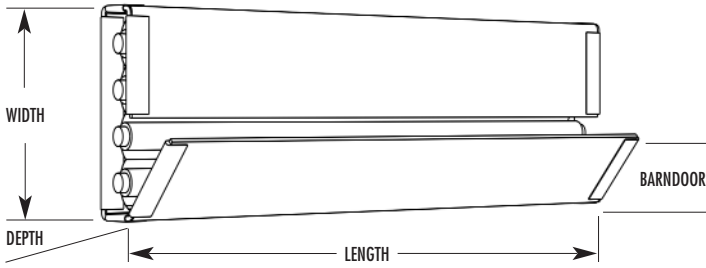

### 4Bank Fixture

Fixture	Length	Width	Depth	Barndoor	Weight w/Lamps
2ft 4Bank	27" (68.5cm)	13" (33cm)	3.5" (9cm)	6.5" (16.5cm)	7.5 lb (3.4kg)
4ft 4Bank	52" (132cm)	13" (33cm)	3.5" (9cm)	6.5" (16.5cm)	11.5 lb (5.2kg)
Tegra 4Bank	52" (132cm)	13.5" (34cm)	6" (15cm)	6.5" (16.5cm)	18.5 lb (8.4kg)
6ft Mega 4Bank	73.5" (186.5cm)	13" (33cm)	3.5" (9cm)	3.5" (9cm)	18.5 lb (8.3kg)
8ft Mega 4Bank	97" (246.5cm)	13" (33cm)	3.5" (9cm)	3.5" (9cm)	21.8 lb (9.8kg)

### Double Fixture

Fixture	Length	Width	Depth	Barndoor	Weight w/Lamps
2ft Double	27" (68.5cm)	7.5" (19cm)	3.5" (9cm)	6" (15cm)	4.7 lb (2.1kg)
4ft Double	52" (132cm)	7.5" (19cm)	3.5" (9cm)	6" (15cm)	7.7 lb (3.5kg)
6ft Mega Double	73.5" (186.5cm)	7.5" (19cm)	3.5" (9cm)	3.5" (9cm)	9.2 lb (4.1kg)
8ft Mega Double	97" (246.5cm)	7.5" (19cm)	3.5" (9cm)	3.5" (9cm)	10 lb (4.5kg)