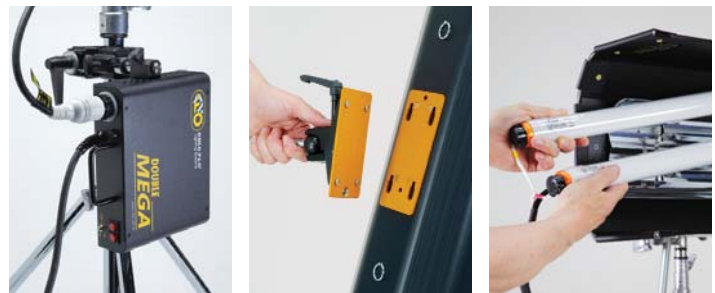

6ft Double	LUX	3983	1597	829	506	337	241	182	142	114	92
	Meters	0.5	1	1.5	2	2.5	3	3.5	4	4.5	5

▼ Fixture Specifications

Fixture	Lamps	Lamp Type	Dimensions	Weight w/ Lamps
8ft Mega Double	2	F120/T12	97 x 7.5 x 3.5" w/ 3.5" barndoors (246.5 x 19 x 9cm w/ 9cm barndoors)	10 lb (4.5kg)
6ft Mega Double	2	F100/T12	73.5 x 7.5 x 3.5" w/ 3.5" barndoors (186.5 x 19 x 9cm w/ 9cm barndoors)	9.2 lb (4.1kg)

▼ Details

The 8ft and 6ft Mega Double portable lighting systems are ideal for practical lighting in large areas such as warehouses or super markets where they can reproduce natural ambient light. Mega Double features:

The 2-Lamp Mega Fixture

- Built-in Barndoors
- Removable Reflector, Louver and Lamp Harness
- Slide-on Center Mount
- True Match® daylight, tungsten

The High Output Ballast

- Flicker-free, remote lamp control
- HO/Standard switching
- Instant-on, dead quiet
- Remote operation